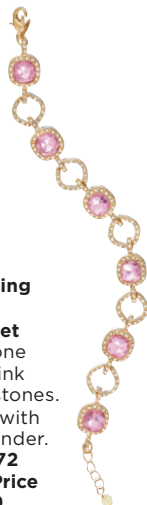

### Sparkling Pink Bracelet

Goldtone with pink glass stones.

7 $\frac{1}{4}$ " L with 1" extender.

**627-472**

**Orig. Price \$29.99**

**SAVE \$21**

**NOW \$8.99**

### Encouragement Bracelet

Adjusts to fit most.

Believe/yellow **654-164**

Be Brave/red **654-130**

Dream Big/green **654-179**

You've Got This/blue **654-211**

**Orig. Price \$9.99**

**SAVE \$7**