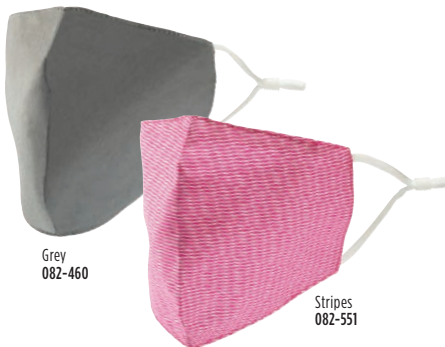

SHIELD YOURSELF

From dust and other pesky particles

Grey
082-460

Stripes
082-551

❖ **Fashion Fabric Mask with Filter Pocket***

Woven mask with lining and pocket for filter. Elastic with adjuster. Fits most adults. Cotton. Hand wash, air dry.

reg. $9.99

$1.49 each