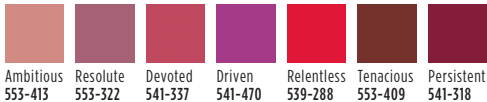

lashes and lips, oh my!

simply swipe, line
and define

SET INCLUDES:

- Black mascara and eye liner plus your choice of liquid lip color
- fmg Glimmer Longwear Gel Eyeliner in Tornado, .21 oz. net wt. **reg. $12**
- Mattitude Soft Matte Liquid Lip Each, .13 fl. oz. **reg. $13**
- Wash-Off Waterproof Mascara Black, .21 oz. net wt. **reg. $10**

3-PIECE SET $12.99 $35 VALUE