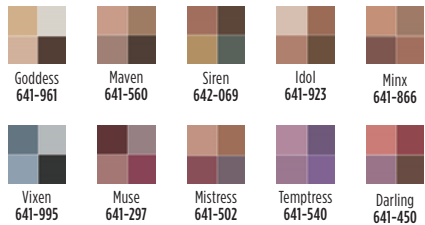

SET INCLUDES:

Lip Plumper plus your choice of satin lipstick
fmg Glimmer Satin Lipstick Each, .10 oz. net wt. **reg. \$11**
fmg Glimmer Lip Plumper Brilliance, .3 fl. oz. **reg. \$12**

2-PIECE SETS \$12.99
\$23 VALUE

lashes and lips, oh my!

simply swipe, line
and define

SET INCLUDES:

- Black mascara and eye liner plus your choice of liquid lip color
- fmg Glimmer Longwear Gel Eyeliner in Tornado, .21 oz. net wt. **reg. \$12**
- Mattitude Soft Matte Liquid Lip Each, .13 fl. oz. **reg. \$13**
- Wash-Off Waterproof Mascara Black, .21 oz. net wt. **reg. \$10**

3-PIECE SET \$12.99 \$35 VALUE

SET INCLUDES:
Eye primer plus your choice
of eyeshadow quad
VDL Expert Color Primer for Eyes
 Original, .22 oz. net wt. **reg. \$24**
fmg Glimmer Eyeshadow Quad
 Each, .21 oz. total net wt. **reg. \$15**

2-PIECE SETS
\$22.49 \$39 VALUE

MATTE FINISH
RICH BERRY
334-973

SATIN FINISH
RICH BERRY
334-438

CHOOSE
YOUR MATTE
OR SATIN
SHADE

RICH BERRY
(M) 334-973 (S) 334-438

SET INCLUDES:
Black eyeliner plus your choice
of matte or satin lip color
Avon True Color Always On Point Eye Liner
 Black, .011 oz. net wt. **reg. \$9**
fmg Cashmere Lipcream Each, .11 oz. net wt.
reg. \$22