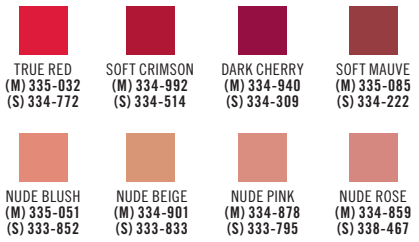

3-PIECE SET \$12.99 \$35 VALUE

SET INCLUDES:
Eye primer plus your choice
of eyeshadow quad
VDL Expert Color Primer for Eyes
 Original, .22 oz. net wt. **reg. \$24**
fmg Glimmer Eyeshadow Quad
 Each, .21 oz. total net wt. **reg. \$15**

2-PIECE SETS
\$22.49 \$39 VALUE

MATTE FINISH
RICH BERRY
334-973

SATIN FINISH
RICH BERRY
334-438

CHOOSE
YOUR MATTE
OR SATIN
SHADE

RICH BERRY
(M) 334-973 (S) 334-438

SET INCLUDES:
Black eyeliner plus your choice
of matte or satin lip color
Avon True Color Always On Point Eye Liner
 Black, .011 oz. net wt. **reg. \$9**
fmg Cashmere Lipcream Each, .11 oz. net wt.
reg. \$22

2-PIECE SETS
\$17.49 \$31 VALUE

Rose Flake
809-348

Floege
809-333

Riding Hood
809-352

Gretel
809-367

VDL Creamy Stick Jelly

2-in-1 stick for a sheer satin-like wash of color for cheeks and lips. Buildable, sheer-to-medium coverage with a dewy, natural flush finish. With moisturizing ingredients. .25 oz. net wt.

reg. \$31

\$25 each

Blessing Coral
815-699

Blooming Pink
815-684

Mint Favor
815-703

VDL Expert Color Lip Cube Marble Glow
Instantly adds moisture and sheer color with unique marble layers. Natural rosy color.